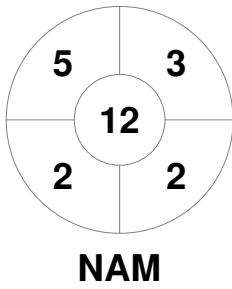

Match Statistics

Match #	Date	Time	Pool / Class	Pitch
2	23 May 2024	20:00	RR	Pitch 1

Namibia			
GK Subs			

Full Time	12 - 1
Third Period	7 - 1
Half-time	6 - 1
First Period	1 - 0

Zimbabwe			
GK Subs			

Penalty Corners

Circle Entries

Shots

Shots on Target

Possession %