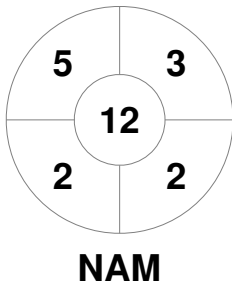

Penalty Corners