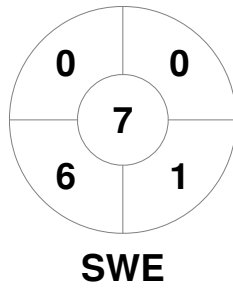

EuroHockey Indoor Championship II Women 2024

9 - 11 Feb 2024

Galway (IRL)

Match Statistics

Match #	Date	Time	Pool / Class	Pitch
13	11 Feb 2024	09:00	Pool A	Pitch 1

Croatia
GK Subs <table style="display: inline-table; border: none;"><tr><td style="border: 1px solid black; width: 20px; height: 15px;"></td><td style="border: 1px solid black; width: 20px; height: 15px;"></td></tr></table>

Full Time	7 - 4
Third Period	6 - 2
Half-time	4 - 1
First Period	0 - 0

Sweden
GK Subs <table style="display: inline-table; border: none;"><tr><td style="border: 1px solid black; width: 20px; height: 15px;"></td><td style="border: 1px solid black; width: 20px; height: 15px;"></td><td style="border: 1px solid black; width: 20px; height: 15px;"></td></tr></table> 38

Penalty Corners