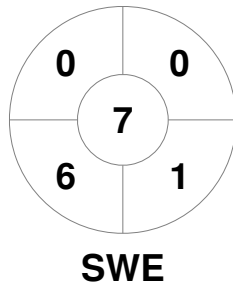

EuroHockey Indoor Championship II Women 2024

9 - 11 Feb 2024

Galway (IRL)

Match Statistics

Match #	Date	Time	Pool / Class	Pitch
13	11 Feb 2024	09:00	Pool A	Pitch 1

Croatia
GK Subs <table border="1" style="display: inline-table; width: 40px; height: 15px; vertical-align: middle;"></table>

Full Time	7 - 4
Third Period	6 - 2
Half-time	4 - 1
First Period	0 - 0

Sweden
GK Subs <table border="1" style="display: inline-table; width: 40px; height: 15px; vertical-align: middle;"></table> 38

Penalty Corners