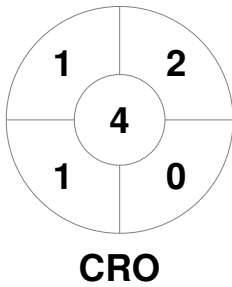

Full Time	7 - 4
Third Period	6 - 2
Half-time	4 - 1
First Period	0 - 0

Sweden
GK Subs <table border="1" style="display: inline-table; width: 40px; height: 15px; vertical-align: middle;"></table> 38

Penalty Corners