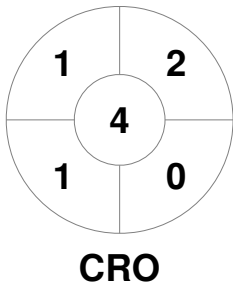

EuroHockey Indoor Championship II Women 2024

9 - 11 Feb 2024

Galway (IRL)

Match Statistics

Match #	Date	Time	Pool / Class	Pitch
13	11 Feb 2024	09:00	Pool A	Pitch 1

Croatia
GK Subs <table style="display: inline-table; border: none;"><tr><td style="border: 1px solid black; width: 20px; height: 15px;"></td><td style="border: 1px solid black; width: 20px; height: 15px;"></td></tr></table>

Full Time	7 - 4
Third Period	6 - 2
Half-time	4 - 1
First Period	0 - 0

Sweden
GK Subs <table style="display: inline-table; border: none;"><tr><td style="border: 1px solid black; width: 20px; height: 15px;"></td><td style="border: 1px solid black; width: 20px; height: 15px;"></td><td style="border: 1px solid black; width: 20px; height: 15px;"></td></tr></table> 38

Penalty Corners