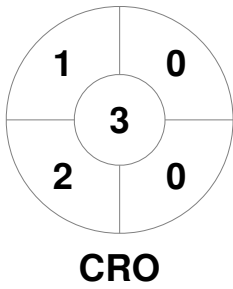

Full Time	7 - 2
Third Period	6 - 2
Half-time	6 - 1
First Period	3 - 0

Portugal
GK Subs <input style="width: 20px;" type="text"/> <input style="width: 20px;" type="text"/>

Penalty Corners

Circle Entries

Shots