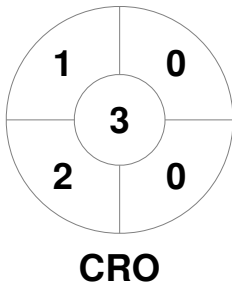

EuroHockey Indoor Championship II Women 2024

9 - 11 Feb 2024

Galway (IRL)

Match Statistics

Match #	Date	Time	Pool / Class	Pitch
11	10 Feb 2024	17:15	Pool A	Pitch 1

Croatia
GK Subs <table style="display: inline-table; border: none;"><tr><td style="width: 20px; height: 15px; border: 1px solid black;"></td><td style="width: 20px; height: 15px; border: 1px solid black;"></td><td style="width: 20px; height: 15px; border: 1px solid black;"></td></tr></table>

Full Time	7 - 2
Third Period	6 - 2
Half-time	6 - 1
First Period	3 - 0

Portugal
GK Subs <table style="display: inline-table; border: none;"><tr><td style="width: 20px; height: 15px; border: 1px solid black;"></td><td style="width: 20px; height: 15px; border: 1px solid black;"></td><td style="width: 20px; height: 15px; border: 1px solid black;"></td></tr></table>

Penalty Corners