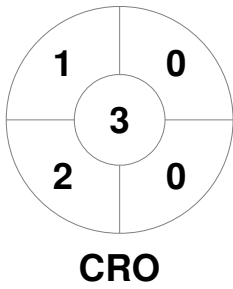

EuroHockey Indoor Championship II Women 2024

9 - 11 Feb 2024

Galway (IRL)

Match Statistics

Match #	Date	Time	Pool / Class	Pitch
11	10 Feb 2024	17:15	Pool A	Pitch 1

Croatia
GK Subs <table style="display: inline-table; border: none;"><tr><td style="width: 20px; height: 15px; border: 1px solid black;"></td><td style="width: 20px; height: 15px; border: 1px solid black;"></td><td style="width: 20px; height: 15px; border: 1px solid black;"></td></tr></table>

Full Time	7 - 2
Third Period	6 - 2
Half-time	6 - 1
First Period	3 - 0

Portugal
GK Subs <table style="display: inline-table; border: none;"><tr><td style="width: 20px; height: 15px; border: 1px solid black;"></td><td style="width: 20px; height: 15px; border: 1px solid black;"></td><td style="width: 20px; height: 15px; border: 1px solid black;"></td></tr></table>

Penalty Corners