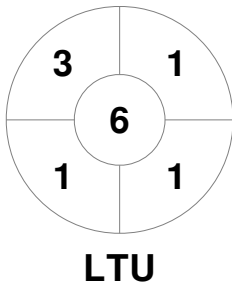

EuroHockey Indoor Championship II Women 2024

9 - 11 Feb 2024

Galway (IRL)

Match Statistics

Match #	Date	Time	Pool / Class	Pitch
8	10 Feb 2024	11:45	Pool A	Pitch 1

Lithuania
GK Subs <table style="display: inline-table; border: none;"><tr><td style="border: 1px solid black; width: 20px; height: 15px;"></td><td style="border: 1px solid black; width: 20px; height: 15px;"></td></tr></table>

Full Time	4 - 2
Third Period	4 - 2
Half-time	4 - 1
First Period	4 - 0

Croatia
GK Subs <table style="display: inline-table; border: none;"><tr><td style="border: 1px solid black; width: 20px; height: 15px;"></td><td style="border: 1px solid black; width: 20px; height: 15px;"></td><td style="border: 1px solid black; width: 20px; height: 15px;"></td></tr></table> 39

Penalty Corners