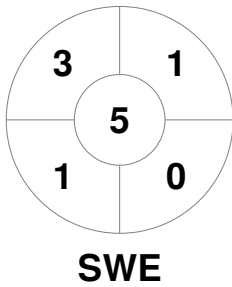

EuroHockey Indoor Championship II Women 2024

9 - 11 Feb 2024

Galway (IRL)

Match Statistics

Match #	Date	Time	Pool / Class	Pitch
5	09 Feb 2024	17:15	Pool A	Pitch 1

Sweden
GK Subs <table border="1" style="display: inline-table; width: 40px; height: 15px; vertical-align: middle;"></table>

Full Time	5 - 0
Third Period	2 - 0
Half-time	2 - 0
First Period	1 - 0

Portugal
GK Subs <table border="1" style="display: inline-table; width: 40px; height: 15px; vertical-align: middle;"></table>

Penalty Corners