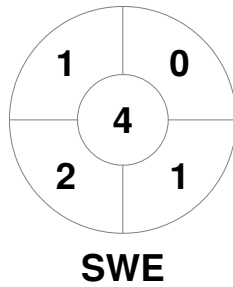

EuroHockey Indoor Championship II Women 2024

9 - 11 Feb 2024

Galway (IRL)

Match Statistics

Match #	Date	Time	Pool / Class	Pitch
3	09 Feb 2024	13:00	Pool A	Pitch 1

Ireland
GK Subs <table style="display: inline-table; border: none;"><tr><td style="width: 20px; height: 15px; border: 1px solid black;"></td><td style="width: 20px; height: 15px; border: 1px solid black;"></td></tr></table>

Full Time	7 - 2
Third Period	6 - 1
Half-time	4 - 0
First Period	2 - 0

Sweden
GK Subs <table style="display: inline-table; border: none;"><tr><td style="width: 20px; height: 15px; border: 1px solid black;"></td><td style="width: 20px; height: 15px; border: 1px solid black;"></td></tr></table>

Penalty Corners