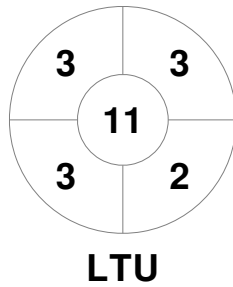

EuroHockey Indoor Championship II Women 2024

9 - 11 Feb 2024

Galway (IRL)

Match Statistics

Match #	Date	Time	Pool / Class	Pitch
2	09 Feb 2024	11:45	Pool A	Pitch 1

Portugal			
GK Subs			

Full Time	0 - 6
Third Period	0 - 5
Half-time	0 - 3
First Period	0 - 1

Lithuania			
GK Subs			

Penalty Corners

Circle Entries

Shots

Shots on Target

Possession %

Technical Delegate: RUTTEN Edna (NED)