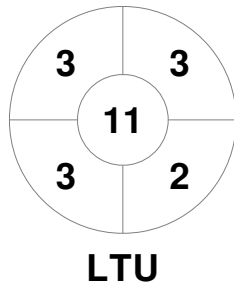

EuroHockey Indoor Championship II Women 2024

9 - 11 Feb 2024

Galway (IRL)

Match Statistics

Match #	Date	Time	Pool / Class	Pitch
2	09 Feb 2024	11:45	Pool A	Pitch 1

Portugal			
GK Subs			

Full Time	0 - 6
Third Period	0 - 5
Half-time	0 - 3
First Period	0 - 1

Lithuania			
GK Subs			

Penalty Corners

Circle Entries

Shots

Shots on Target

Possession %

Technical Delegate: RUTTEN Edna (NED)