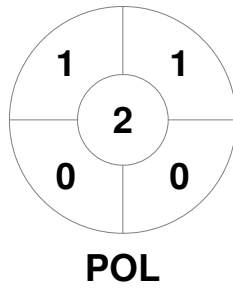

EuroHockey Indoor Championship Women 2024

8 - 11 Feb 2024

Berlin (GER)

Match Statistics

Match #	Date	Time	Pool / Class	Pitch
29	11 Feb 2024	14:00	Final	Pitch 1

Germany
GK Subs <table border="1" style="display: inline-table; width: 40px; height: 15px; vertical-align: middle;"></table>

Full Time	3 - 2
Third Period	1 - 1
Half-time	1 - 1
First Period	0 - 1

Poland
GK Subs <table border="1" style="display: inline-table; width: 40px; height: 15px; vertical-align: middle;"></table>

Penalty Corners