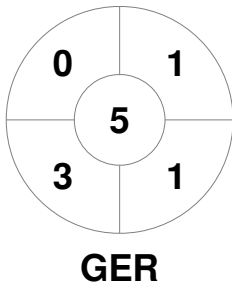

EuroHockey Indoor Championship Women 2024

8 - 11 Feb 2024

Berlin (GER)

Match Statistics

Match #	Date	Time	Pool / Class	Pitch
29	11 Feb 2024	14:00	Final	Pitch 1

Germany
GK Subs <table border="1" style="display: inline-table; width: 40px; height: 15px; vertical-align: middle;"></table>

Full Time	3 - 2
Third Period	1 - 1
Half-time	1 - 1
First Period	0 - 1

Poland
GK Subs <table border="1" style="display: inline-table; width: 40px; height: 15px; vertical-align: middle;"></table>

Penalty Corners