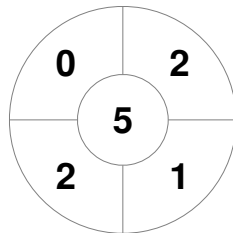

EuroHockey Indoor Championship Women 2024

8 - 11 Feb 2024

Berlin (GER)

Match Statistics

Match #	Date	Time	Pool / Class	Pitch
27	11 Feb 2024	11:00	5th/6th place	Pitch 1

Czechia			
GK Subs			

Full Time	2 - 1
Third Period	2 - 0
Half-time	2 - 0
First Period	1 - 0

Belgium			
GK Subs	31	37	

Penalty Corners

CZE

BEL

Circle Entries

CZE

BEL

Shots