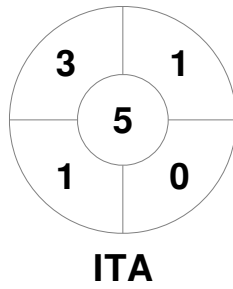

EuroHockey Indoor Championship Women 2024

8 - 11 Feb 2024

Berlin (GER)

Match Statistics

Match #	Date	Time	Pool / Class	Pitch
25	10 Feb 2024	21:25	9th/10th place	Pitch 1

Türkiye			
GK Subs			

Full Time	10 - 7
Third Period	7 - 4
Half-time	5 - 3
First Period	1 - 2

Italy			
GK Subs			

Penalty Corners

Circle Entries

Shots

Shots on Target

Possession %

Technical Delegate: LISKAUSKIENE Jolanta (LTU)