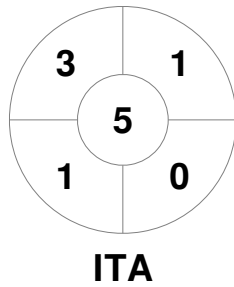

EuroHockey Indoor Championship Women 2024

8 - 11 Feb 2024

Berlin (GER)

Match Statistics

Match #	Date	Time	Pool / Class	Pitch
25	10 Feb 2024	21:25	9th/10th place	Pitch 1

Türkiye
GK Subs

Full Time	10 - 7
Third Period	7 - 4
Half-time	5 - 3
First Period	1 - 2

Italy
GK Subs

Penalty Corners

Circle Entries

Shots

Shots on Target

Possession %

Technical Delegate: LISKAUSKIENE Jolanta (LTU)