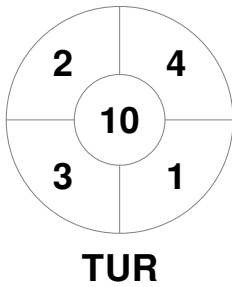

EuroHockey Indoor Championship Women 2024

8 - 11 Feb 2024

Berlin (GER)

Match Statistics

Match #	Date	Time	Pool / Class	Pitch
25	10 Feb 2024	21:25	9th/10th place	Pitch 1

Türkiye
GK Subs

Full Time	10 - 7
Third Period	7 - 4
Half-time	5 - 3
First Period	1 - 2

Italy
GK Subs

Penalty Corners

Circle Entries

Shots

Shots on Target

Possession %

Technical Delegate: LISKAUSKIENE Jolanta (LTU)