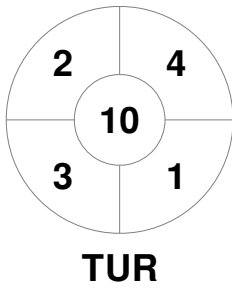

EuroHockey Indoor Championship Women 2024

8 - 11 Feb 2024

Berlin (GER)

Match Statistics

Match #	Date	Time	Pool / Class	Pitch
25	10 Feb 2024	21:25	9th/10th place	Pitch 1

Türkiye			
GK Subs			

Full Time	10 - 7
Third Period	7 - 4
Half-time	5 - 3
First Period	1 - 2

Italy			
GK Subs			

Penalty Corners

Circle Entries

Shots

Shots on Target

Possession %

Technical Delegate: LISKAUSKIENE Jolanta (LTU)