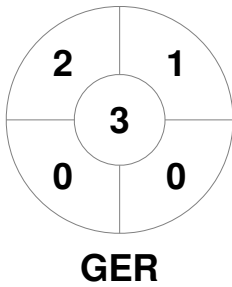

EuroHockey Indoor Championship Women 2024

8 - 11 Feb 2024

Berlin (GER)

Match Statistics

Match #	Date	Time	Pool / Class	Pitch
23	10 Feb 2024	20:00	Semifinal 1	Pitch 1

Germany
GK Subs <table style="display: inline-table; border: none;"><tr><td style="border: 1px solid black; width: 20px; height: 15px;"></td><td style="border: 1px solid black; width: 20px; height: 15px;"></td></tr></table>

Full Time	7 - 0
Third Period	7 - 0
Half-time	4 - 0
First Period	1 - 0

Austria
GK Subs <table style="display: inline-table; border: none;"><tr><td style="border: 1px solid black; width: 20px; height: 15px;"></td><td style="border: 1px solid black; width: 20px; height: 15px;"></td></tr></table>

Penalty Corners