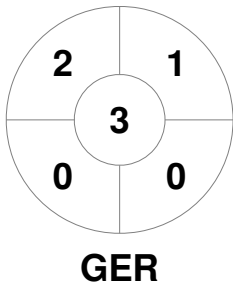

EuroHockey Indoor Championship Women 2024

8 - 11 Feb 2024

Berlin (GER)

Match Statistics

Match #	Date	Time	Pool / Class	Pitch
23	10 Feb 2024	20:00	Semifinal 1	Pitch 1

Germany			
GK Subs			

Full Time	7 - 0
Third Period	7 - 0
Half-time	4 - 0
First Period	1 - 0

Austria			
GK Subs			

Penalty Corners