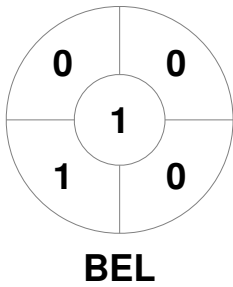

EuroHockey Indoor Championship Women 2024

8 - 11 Feb 2024

Berlin (GER)

Match Statistics

Match #	Date	Time	Pool / Class	Pitch
20	10 Feb 2024	12:45	Pool A	Pitch 1

Belgium
GK Subs <table border="1" style="display: inline-table; width: 40px; height: 15px; vertical-align: middle;"></table>

Circle Entries

Shots

Shots on Target

Possession %