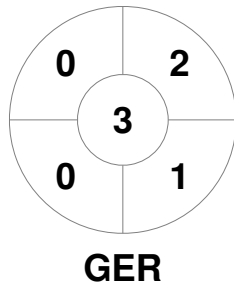

EuroHockey Indoor Championship Women 2024

8 - 11 Feb 2024

Berlin (GER)

Match Statistics

Match #	Date	Time	Pool / Class	Pitch
20	10 Feb 2024	12:45	Pool A	Pitch 1

Belgium		
GK Subs <table border="1" style="display: inline-table; border-collapse: collapse;"><tr><td style="width: 20px; height: 15px;"></td><td style="width: 20px; height: 15px;"></td></tr></table>		

Full Time	3 - 5
Third Period	2 - 4
Half-time	2 - 3
First Period	0 - 1

Germany		
GK Subs <table border="1" style="display: inline-table; border-collapse: collapse;"><tr><td style="width: 20px; height: 15px; text-align: center;">11</td><td style="width: 20px; height: 15px; text-align: center;">31</td></tr></table>	11	31
11	31	