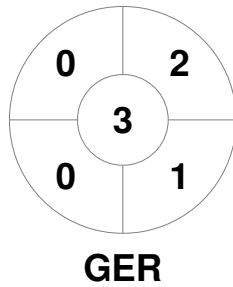

EuroHockey Indoor Championship Women 2024

8 - 11 Feb 2024

Berlin (GER)

Match Statistics

Match #	Date	Time	Pool / Class	Pitch
20	10 Feb 2024	12:45	Pool A	Pitch 1

Belgium			
GK Subs			

Full Time	3 - 5
Third Period	2 - 4
Half-time	2 - 3
First Period	0 - 1

Germany			
GK Subs	11	31	

Penalty Corners

Circle Entries

Shots

Shots on Target

Possession %

Technical Delegate: LISKAUSKIENE Jolanta (LTU)