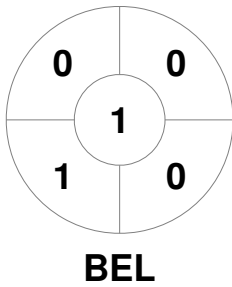

EuroHockey Indoor Championship Women 2024

8 - 11 Feb 2024

Berlin (GER)

Match Statistics

Match #	Date	Time	Pool / Class	Pitch
20	10 Feb 2024	12:45	Pool A	Pitch 1

Belgium			
GK Subs			

Full Time	3 - 5
Third Period	2 - 4
Half-time	2 - 3
First Period	0 - 1

Germany			
GK Subs	11	31	

Penalty Corners