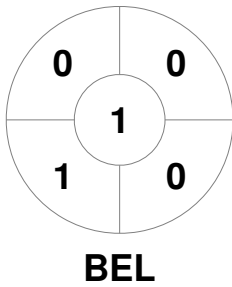

EuroHockey Indoor Championship Women 2024

8 - 11 Feb 2024

Berlin (GER)

Match Statistics

Match #	Date	Time	Pool / Class	Pitch
20	10 Feb 2024	12:45	Pool A	Pitch 1

Belgium			
GK Subs			

Full Time	3 - 5
Third Period	2 - 4
Half-time	2 - 3
First Period	0 - 1

Germany			
GK Subs	11	31	

Penalty Corners

Circle Entries

Shots

Shots on Target

Possession %

Technical Delegate: LISKAUSKIENE Jolanta (LTU)