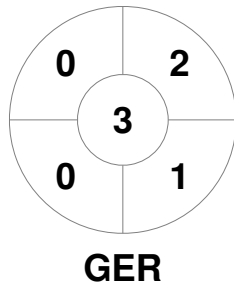

EuroHockey Indoor Championship Women 2024

8 - 11 Feb 2024

Berlin (GER)

Match Statistics

Match #	Date	Time	Pool / Class	Pitch
20	10 Feb 2024	12:45	Pool A	Pitch 1

Belgium
GK Subs <table border="1" style="display: inline-table; width: 40px; height: 15px; vertical-align: middle;"></table>

Circle Entries

Shots

Shots on Target

Possession %