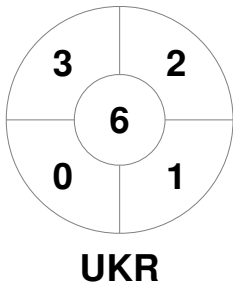

EuroHockey Indoor Championship Women 2024

8 - 11 Feb 2024

Berlin (GER)

Match Statistics

Match #	Date	Time	Pool / Class	Pitch
18	10 Feb 2024	10:15	Pool B	Pitch 1

Ukraine		
GK Subs <table style="display: inline-table; border: none;"><tr><td style="border: 1px solid black; width: 20px; height: 15px;"></td><td style="border: 1px solid black; width: 20px; height: 15px;"></td></tr></table>		

Full Time	4 - 1
Third Period	3 - 0
Half-time	3 - 0
First Period	1 - 0

Switzerland		
GK Subs <table style="display: inline-table; border: none;"><tr><td style="border: 1px solid black; width: 20px; height: 15px;"></td><td style="border: 1px solid black; width: 20px; height: 15px;"></td></tr></table>		