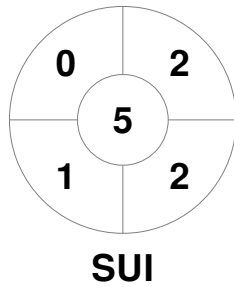

EuroHockey Indoor Championship Women 2024

8 - 11 Feb 2024

Berlin (GER)

Match Statistics

Match #	Date	Time	Pool / Class	Pitch
18	10 Feb 2024	10:15	Pool B	Pitch 1

Ukraine		
GK Subs <table style="display: inline-table; border: none;"><tr><td style="border: 1px solid black; width: 20px; height: 15px;"></td><td style="border: 1px solid black; width: 20px; height: 15px;"></td></tr></table>		

Full Time	4 - 1
Third Period	3 - 0
Half-time	3 - 0
First Period	1 - 0

Switzerland		
GK Subs <table style="display: inline-table; border: none;"><tr><td style="border: 1px solid black; width: 20px; height: 15px;"></td><td style="border: 1px solid black; width: 20px; height: 15px;"></td></tr></table>		