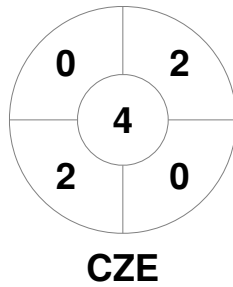

## Match Statistics

Match #	Date	Time	Pool / Class	Pitch
16	09 Feb 2024	19:45	Pool A	Pitch 1

<b>Germany</b>			
GK Subs			

Full Time	5 - 0
Third Period	5 - 0
Half-time	4 - 0
First Period	2 - 0

<b>Czechia</b>			
GK Subs			

### Circle Entries