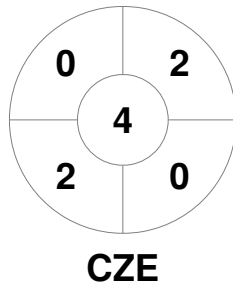

EuroHockey Indoor Championship Women 2024

8 - 11 Feb 2024

Berlin (GER)

Match Statistics

Match #	Date	Time	Pool / Class	Pitch
16	09 Feb 2024	19:45	Pool A	Pitch 1

Germany
GK Subs <table style="display: inline-table; border: none;"><tr><td style="width: 20px; height: 15px; border: 1px solid black;"></td><td style="width: 20px; height: 15px; border: 1px solid black;"></td><td style="width: 20px; height: 15px; border: 1px solid black;"></td></tr></table>

Full Time	5 - 0
Third Period	5 - 0
Half-time	4 - 0
First Period	2 - 0

Czechia
GK Subs <table style="display: inline-table; border: none;"><tr><td style="width: 20px; height: 15px; border: 1px solid black;"></td><td style="width: 20px; height: 15px; border: 1px solid black;"></td><td style="width: 20px; height: 15px; border: 1px solid black;"></td></tr></table>

Penalty Corners