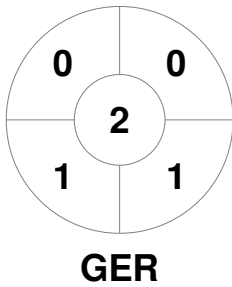

## Match Statistics

Match #	Date	Time	Pool / Class	Pitch
16	09 Feb 2024	19:45	Pool A	Pitch 1

<b>Germany</b>			
GK Subs			

Full Time	5 - 0
Third Period	5 - 0
Half-time	4 - 0
First Period	2 - 0

<b>Czechia</b>			
GK Subs			

### Circle Entries