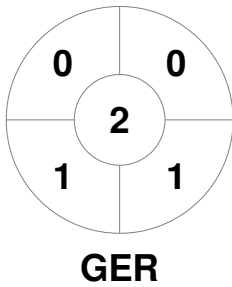

EuroHockey Indoor Championship Women 2024

8 - 11 Feb 2024

Berlin (GER)

Match Statistics

Match #	Date	Time	Pool / Class	Pitch
16	09 Feb 2024	19:45	Pool A	Pitch 1

Germany
GK Subs <table style="display: inline-table; border: none;"><tr><td style="width: 20px; height: 15px; border: 1px solid black;"></td><td style="width: 20px; height: 15px; border: 1px solid black;"></td><td style="width: 20px; height: 15px; border: 1px solid black;"></td></tr></table>

Full Time	5 - 0
Third Period	5 - 0
Half-time	4 - 0
First Period	2 - 0

Czechia
GK Subs <table style="display: inline-table; border: none;"><tr><td style="width: 20px; height: 15px; border: 1px solid black;"></td><td style="width: 20px; height: 15px; border: 1px solid black;"></td><td style="width: 20px; height: 15px; border: 1px solid black;"></td></tr></table>

Penalty Corners