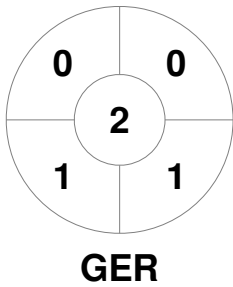

EuroHockey Indoor Championship Women 2024

8 - 11 Feb 2024

Berlin (GER)

Match Statistics

Match #	Date	Time	Pool / Class	Pitch
16	09 Feb 2024	19:45	Pool A	Pitch 1

Germany			
GK Subs			

Full Time	5 - 0
Third Period	5 - 0
Half-time	4 - 0
First Period	2 - 0

Czechia			
GK Subs			

Penalty Corners

Circle Entries

Shots

Shots on Target

Possession %