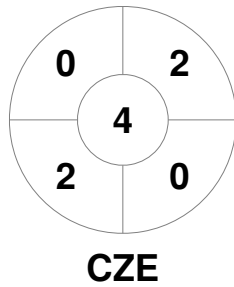

EuroHockey Indoor Championship Women 2024

8 - 11 Feb 2024

Berlin (GER)

Match Statistics

Match #	Date	Time	Pool / Class	Pitch
16	09 Feb 2024	19:45	Pool A	Pitch 1

Germany			
GK Subs			

Full Time	5 - 0
Third Period	5 - 0
Half-time	4 - 0
First Period	2 - 0

Czechia			
GK Subs			

Penalty Corners

Circle Entries

Shots

Shots on Target

Possession %