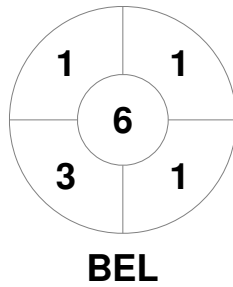

EuroHockey Indoor Championship Women 2024

8 - 11 Feb 2024

Berlin (GER)

Match Statistics

Match #	Date	Time	Pool / Class	Pitch
15	09 Feb 2024	18:30	Pool A	Pitch 1

Spain	
GK Subs	40

Full Time	5 - 3
Third Period	3 - 2
Half-time	2 - 0
First Period	1 - 0

Belgium	
GK Subs	38

Penalty Corners

Circle Entries

Shots

Shots on Target

Possession %

Technical Delegate: LISKAUSKIENE Jolanta (LTU)