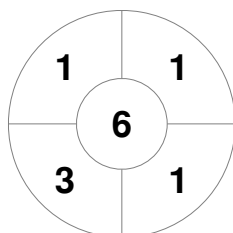

EuroHockey Indoor Championship Women 2024

8 - 11 Feb 2024

Berlin (GER)

Match Statistics

Match #	Date	Time	Pool / Class	Pitch
15	09 Feb 2024	18:30	Pool A	Pitch 1

Spain	
GK Subs	40

Full Time	5 - 3
Third Period	3 - 2
Half-time	2 - 0
First Period	1 - 0

Belgium	
GK Subs	38

Penalty Corners

ESP

BEL

ESP

BEL

Circle Entries

Shots

ESP

BEL

ESP

BEL

Shots on Target

Possession %

ESP

BEL