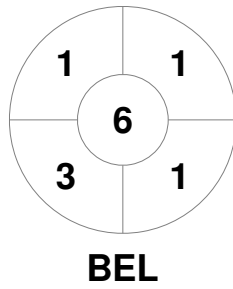

EuroHockey Indoor Championship Women 2024

8 - 11 Feb 2024

Berlin (GER)

Match Statistics

Match #	Date	Time	Pool / Class	Pitch
15	09 Feb 2024	18:30	Pool A	Pitch 1

Spain	
GK Subs	40

Full Time	5 - 3
Third Period	3 - 2
Half-time	2 - 0
First Period	1 - 0

Belgium	
GK Subs	38

Penalty Corners

Circle Entries

Shots

Shots on Target

Possession %

Technical Delegate: LISKAUSKIENE Jolanta (LTU)