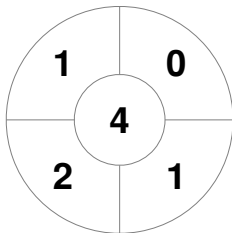

EuroHockey Indoor Championship Women 2024

8 - 11 Feb 2024

Berlin (GER)

Match Statistics

Match #	Date	Time	Pool / Class	Pitch
13	09 Feb 2024	16:00	Pool B	Pitch 1

Italy
GK Subs

Full Time	1 - 3
Third Period	0 - 2
Half-time	0 - 0
First Period	0 - 0

Poland
GK Subs

Penalty Corners

ITA