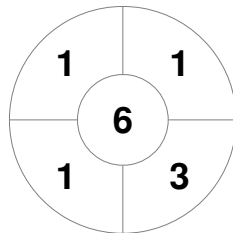

EuroHockey Indoor Championship Women 2024

8 - 11 Feb 2024

Berlin (GER)

Match Statistics

Match #	Date	Time	Pool / Class	Pitch
12	09 Feb 2024	13:45	Pool A	Pitch 1

Belgium
GK Subs <input style="width: 20px;" type="text"/> <input style="width: 20px;" type="text"/>

Full Time	2 - 2
Third Period	2 - 2
Half-time	1 - 2
First Period	1 - 0

Czechia
GK Subs <input style="width: 20px;" type="text"/> <input style="width: 20px;" type="text"/>

Penalty Corners

BEL

CZE

Circle Entries