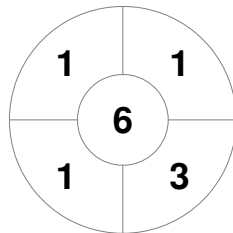

EuroHockey Indoor Championship Women 2024

8 - 11 Feb 2024

Berlin (GER)

Match Statistics

Match #	Date	Time	Pool / Class	Pitch
12	09 Feb 2024	13:45	Pool A	Pitch 1

Belgium			
GK Subs			

Full Time	2 - 2
Third Period	2 - 2
Half-time	1 - 2
First Period	1 - 0

Czechia			
GK Subs			

Penalty Corners

BEL

CZE

Circle Entries

BEL

CZE

Shots