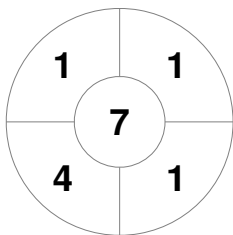

EuroHockey Indoor Championship Women 2024

8 - 11 Feb 2024

Berlin (GER)

Match Statistics

Match #	Date	Time	Pool / Class	Pitch
11	09 Feb 2024	12:30	Pool A	Pitch 1

Türkiye	
GK Subs	36

Full Time	5 - 8
Third Period	4 - 4
Half-time	3 - 4
First Period	1 - 2

Spain	
GK Subs	40

Penalty Corners

TUR