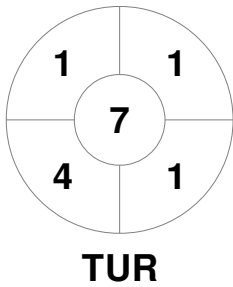

EuroHockey Indoor Championship Women 2024

8 - 11 Feb 2024

Berlin (GER)

Match Statistics

Match #	Date	Time	Pool / Class	Pitch
11	09 Feb 2024	12:30	Pool A	Pitch 1

Türkiye	
GK Subs	36

Full Time	5 - 8
Third Period	4 - 4
Half-time	3 - 4
First Period	1 - 2

Spain	
GK Subs	40

Penalty Corners

Circle Entries

Shots

Shots on Target

Possession %

Technical Delegate: LISKAUSKIENE Jolanta (LTU)