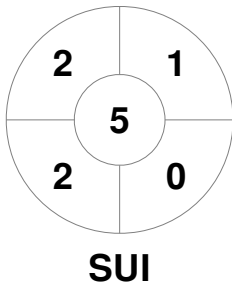

## Match Statistics

Match #	Date	Time	Pool / Class	Pitch
9	09 Feb 2024	10:00	Pool B	Pitch 1

<b>Switzerland</b>
GK Subs <table border="1" style="display: inline-table; width: 40px; height: 15px; vertical-align: middle;"></table>

Full Time	<b>6 - 0</b>
Third Period	<b>3 - 0</b>
Half-time	<b>3 - 0</b>
First Period	<b>2 - 0</b>

<b>Italy</b>
GK Subs <table border="1" style="display: inline-table; width: 40px; height: 15px; vertical-align: middle;"></table> 31 <table border="1" style="display: inline-table; width: 40px; height: 15px; vertical-align: middle;"></table> 37

### Circle Entries