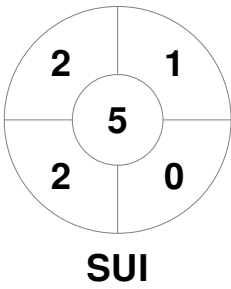

EuroHockey Indoor Championship Women 2024

8 - 11 Feb 2024

Berlin (GER)

Match Statistics

Match #	Date	Time	Pool / Class	Pitch
9	09 Feb 2024	10:00	Pool B	Pitch 1

Switzerland
GK Subs <table style="display: inline-table; border: none;"><tr><td style="border: 1px solid black; width: 20px; height: 15px;"></td><td style="border: 1px solid black; width: 20px; height: 15px;"></td><td style="border: 1px solid black; width: 20px; height: 15px;"></td></tr></table>

Full Time	6 - 0
Third Period	3 - 0
Half-time	3 - 0
First Period	2 - 0

Italy
GK Subs <table style="display: inline-table; border: none;"><tr><td style="border: 1px solid black; width: 20px; height: 15px; text-align: center;">31</td><td style="border: 1px solid black; width: 20px; height: 15px; text-align: center;">37</td></tr></table>

Penalty Corners