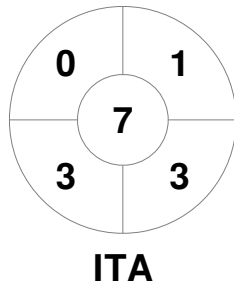

EuroHockey Indoor Championship Women 2024

8 - 11 Feb 2024

Berlin (GER)

Match Statistics

Match #	Date	Time	Pool / Class	Pitch
9	09 Feb 2024	10:00	Pool B	Pitch 1

Switzerland
GK Subs <table style="display: inline-table; border: none;"><tr><td style="border: 1px solid black; width: 20px; height: 15px;"></td><td style="border: 1px solid black; width: 20px; height: 15px;"></td><td style="border: 1px solid black; width: 20px; height: 15px;"></td></tr></table>

Full Time	6 - 0
Third Period	3 - 0
Half-time	3 - 0
First Period	2 - 0

Italy
GK Subs <table style="display: inline-table; border: none;"><tr><td style="border: 1px solid black; width: 20px; height: 15px; text-align: center;">31</td><td style="border: 1px solid black; width: 20px; height: 15px; text-align: center;">37</td></tr></table>

Penalty Corners