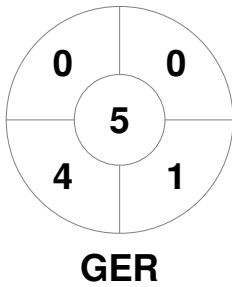

EuroHockey Indoor Championship Women 2024

8 - 11 Feb 2024

Berlin (GER)

Match Statistics

Match #	Date	Time	Pool / Class	Pitch
8	08 Feb 2024	19:45	Pool A	Pitch 1

Germany			
GK Subs			

Full Time	7 - 2
Third Period	4 - 1
Half-time	2 - 1
First Period	1 - 1

Türkiye			
GK Subs			

Penalty Corners

Circle Entries

Shots

Shots on Target

Possession %

Technical Delegate: LISKAUSKIENE Jolanta (LTU)