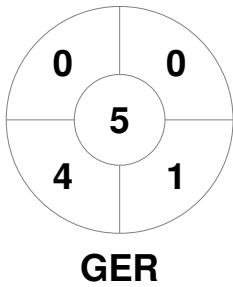

EuroHockey Indoor Championship Women 2024

8 - 11 Feb 2024

Berlin (GER)

Match Statistics

Match #	Date	Time	Pool / Class	Pitch
8	08 Feb 2024	19:45	Pool A	Pitch 1

Germany
GK Subs <input style="width: 20px;" type="text"/> <input style="width: 20px;" type="text"/>

Full Time	7 - 2
Third Period	4 - 1
Half-time	2 - 1
First Period	1 - 1

Türkiye
GK Subs <input style="width: 20px;" type="text"/> <input style="width: 20px;" type="text"/>

Penalty Corners

Circle Entries

Shots