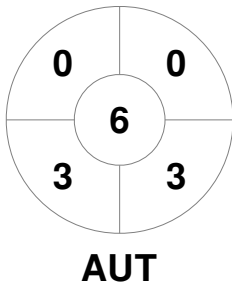

EuroHockey Indoor Championship Women 2024

8 - 11 Feb 2024

Berlin (GER)

Match Statistics

Match #	Date	Time	Pool / Class	Pitch
6	08 Feb 2024	17:15	Pool B	Pitch 1

Austria
GK Subs

Full Time	3 - 2
Third Period	2 - 1
Half-time	1 - 0
First Period	1 - 0

Switzerland
GK Subs 35

Penalty Corners

Circle Entries

Shots

Shots on Target

Possession %

Technical Delegate: LISKAUSKIENE Jolanta (LTU)