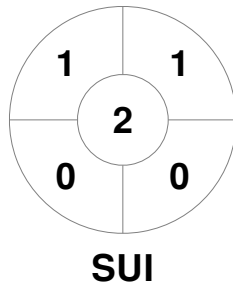

EuroHockey Indoor Championship Women 2024

8 - 11 Feb 2024

Berlin (GER)

Match Statistics

Match #	Date	Time	Pool / Class	Pitch
6	08 Feb 2024	17:15	Pool B	Pitch 1

Austria
GK Subs

Full Time	3 - 2
Third Period	2 - 1
Half-time	1 - 0
First Period	1 - 0

Switzerland
GK Subs 35

Penalty Corners

Circle Entries

Shots

Shots on Target

Possession %

Technical Delegate: LISKAUSKIENE Jolanta (LTU)