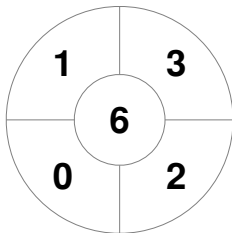

EuroHockey Indoor Championship Women 2024

8 - 11 Feb 2024

Berlin (GER)

Match Statistics

Match #	Date	Time	Pool / Class	Pitch
3	08 Feb 2024	12:30	Pool A	Pitch 1

Belgium			
GK Subs			

Full Time	4 - 2
Third Period	3 - 2
Half-time	2 - 1
First Period	0 - 0

Türkiye			
GK Subs	39		

Penalty Corners

BEL

TUR

BEL

TUR

Circle Entries

BEL