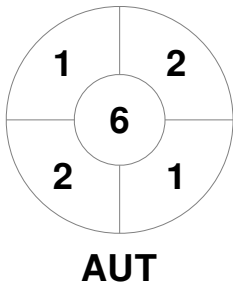

## Match Statistics

Match #	Date	Time	Pool / Class	Pitch
2	08 Feb 2024	11:15	Pool B	Pitch 1

<b>Austria</b>
GK Subs <table border="1" style="display: inline-table; width: 40px; height: 15px; vertical-align: middle;"></table>

Full Time	<b>4 - 0</b>
Third Period	<b>3 - 0</b>
Half-time	<b>3 - 0</b>
First Period	<b>2 - 0</b>

<b>Italy</b>
GK Subs <table border="1" style="display: inline-table; width: 40px; height: 15px; vertical-align: middle;"></table>

### Circle Entries