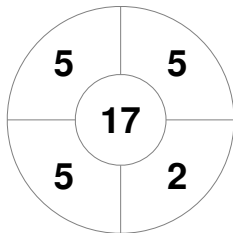

**Match Statistics**

Match #	Date	Time	Pool / Class	Pitch
W04	25 Sep 2023	18:30	Pool B	Pitch 1

China

Full Time	20 - 0
Third Period	16 - 0
Half-time	11 - 0
First Period	6 - 0

Indonesia

**Penalty Corners**

CHN

INA

**Circle Entries**

CHN

INA

**Shots**

CHN

INA

**Shots on Target**