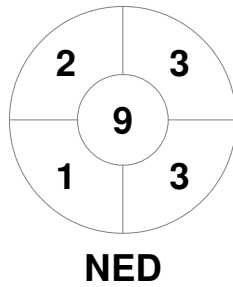

Match Statistics

Match #	Date	Time	Pool / Class	Pitch
22	19 Feb 2024	17:30	RR	InD - Pitch 1

Ireland

Full Time	1 - 2
Third Period	1 - 2
Half-time	1 - 2
First Period	1 - 1

Netherlands

Penalty Corners

Circle Entries

Shots

Shots on Target

Possession %