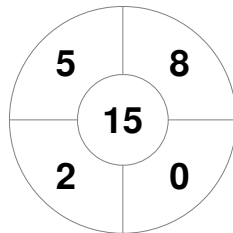

Match Statistics

Match #	Date	Time	Pool / Class	Pitch
42	09 Dec 2023	14:30	13th - 14th	Pitch 1

Zimbabwe

Full Time	1 - 6
Third Period	1 - 3
Half-time	0 - 2
First Period	0 - 0

South Africa

Penalty Corners

ZIM

RSA

Circle Entries

ZIM

RSA

Shots

ZIM

RSA

Shots on Target