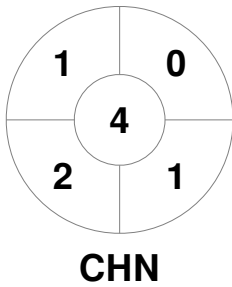

Match Statistics

| Match # | Date | Time | Pool / Class | Pitch |
|------------|--------------------|--------------|---------------------|----------------|
| M25 | 10 Jun 2023 | 15:30 | Semi-Final 2 | Pitch 1 |

| | | | |
|--------------|--------------|--------------|--------------|
| China | Full Time | 0 - 2 | Korea |
| | Third Period | 0 - 2 | |
| | Half-time | 0 - 2 | |
| | First Period | 0 - 1 | |

Penalty Corners

Circle Entries

Shots

Shots on Target

Possession %