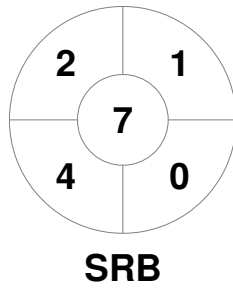

**Match Statistics**

Match #	Date	Time	Pool / Class	Pitch
10	28 Jul 2023	09:00	Pool A	Pitch 1

Lithuania

Full Time	8 - 2
Third Period	7 - 2
Half-time	6 - 1
First Period	1 - 0

Serbia

**Penalty Corners**

**Circle Entries**

**Shots**

**Shots on Target**

**Possession %**