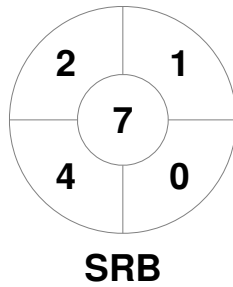

Match Statistics

Match #	Date	Time	Pool / Class	Pitch
10	28 Jul 2023	09:00	Pool A	Pitch 1

Lithuania

Full Time	8 - 2
Third Period	7 - 2
Half-time	6 - 1
First Period	1 - 0

Serbia

Penalty Corners

Circle Entries

Shots

Shots on Target

Possession %