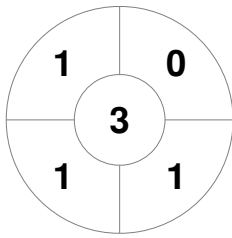

Match Statistics

Match #	Date	Time	Pool / Class	Pitch
1	05 Dec 2022	17:30		Pitch 1

South Africa

Full Time	1 - 1
Third Period	1 - 1
Half-time	0 - 1
First Period	0 - 1

Italy

Penalty Corners

RSA

ITA

Circle Entries

RSA

ITA

Shots

RSA

ITA

Shots on Target

RSA