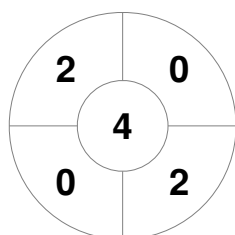

2022 Indoor Test matches NAM v RSA (W)
 28 - 30 Oct 2022
 Windhoek

Match Statistics

Match #	Date	Time	Pool / Class	Pitch
5	30 Oct 2022	09:00		Rsa - Pitch 1

Namibia		<table border="1"> <tr><td>Full Time</td><td align="center">0 - 1</td></tr> <tr><td>Third Period</td><td align="center">0 - 1</td></tr> <tr><td>Half-time</td><td align="center">0 - 1</td></tr> <tr><td>First Period</td><td align="center">0 - 0</td></tr> </table>	Full Time	0 - 1	Third Period	0 - 1	Half-time	0 - 1	First Period	0 - 0	South Africa	
Full Time	0 - 1											
Third Period	0 - 1											
Half-time	0 - 1											
First Period	0 - 0											
GK Subs	1		GK Subs									

Penalty Corners

NAM

RSA

NAM

RSA

Shots

NAM

RSA