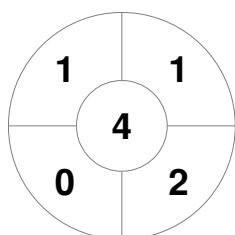

2022 Indoor Test matches NAM v RSA (W)
 28 - 30 Oct 2022
 Windhoek

Match Statistics

Match #	Date	Time	Pool / Class	Pitch
1	28 Oct 2022	10:30		Rsa - Pitch 1

Namibia			<table border="1"> <tr><td>Full Time</td><td align="center">2 - 0</td></tr> <tr><td>Third Period</td><td align="center">0 - 0</td></tr> <tr><td>Half-time</td><td align="center">0 - 0</td></tr> <tr><td>First Period</td><td align="center">0 - 0</td></tr> </table>	Full Time	2 - 0	Third Period	0 - 0	Half-time	0 - 0	First Period	0 - 0	South Africa		
Full Time	2 - 0													
Third Period	0 - 0													
Half-time	0 - 0													
First Period	0 - 0													
GK Subs				GK Subs										

Penalty Corners

NAM

RSA

Circle Entries

NAM

RSA

Shots

NAM