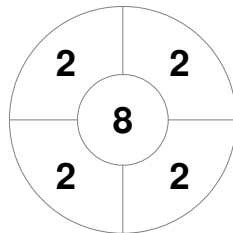

Match Statistics

Match #	Date	Time	Pool / Class	Pitch
4	23 Oct 2022	16:05	RR	

Japan

Full Time	2 - 1
Third Period	2 - 1
Half-time	2 - 1
First Period	0 - 0

Great Britain

Penalty Corners

JPN

GBR

Circle Entries

JPN

GBR

Shots

JPN

GBR

Shots on Target

JPN