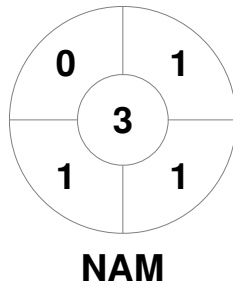

Match Statistics

Match #	Date	Time	Pool / Class	Pitch
2	01 Sep 2022	16:00	RR	Pitch 1

Zimbabwe

Full Time	2 - 2
Third Period	1 - 1
Half-time	1 - 1
First Period	1 - 0

Namibia

Penalty Corners

Circle Entries

Shots