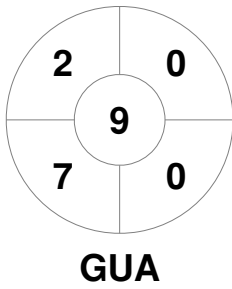

**Guatemala**

Full Time	<b>4 - 0</b>
Third Period	<b>3 - 0</b>
Half-time	<b>1 - 0</b>
First Period	<b>1 - 0</b>

**El Salvador**

**Penalty Corners**

**Circle Entries**

**Shots**

**Shots on Target**

**Possession %**