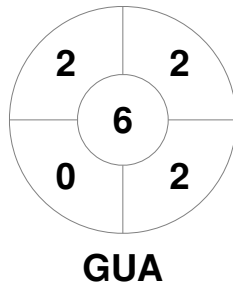

Panama

| | |
|--------------|--------------|
| Full Time | 0 - 1 |
| Third Period | 0 - 1 |
| Half-time | 0 - 0 |
| First Period | 0 - 0 |

Guatemala

Penalty Corners

Circle Entries

Shots

Shots on Target

Possession %