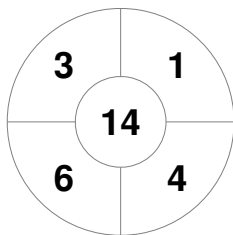

**Match Statistics**

Match #	Date	Time	Pool / Class	Pitch
01	24 Aug 2022	16:45	Pool A	Pitch 1

Ireland

Full Time	19 - 0
Third Period	12 - 0
Half-time	5 - 0
First Period	4 - 0

Lithuania

**Penalty Corners**

IRL

LTU

**Circle Entries**

IRL

LTU

**Shots**

IRL

LTU

**Shots on Target**