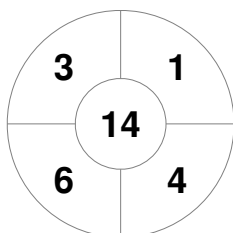

Match Statistics

Match #	Date	Time	Pool / Class	Pitch
01	24 Aug 2022	16:45	Pool A	Pitch 1

Ireland	Full Time	19 - 0	Lithuania
	Third Period	12 - 0	
	Half-time	5 - 0	
	First Period	4 - 0	

Penalty Corners

IRL

LTU

Circle Entries

IRL

LTU

Shots

IRL

LTU

Shots on Target