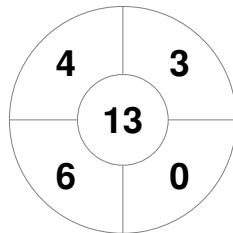

Match Statistics

Match #	Date	Time	Pool / Class	Pitch
24	26 Feb 2023	15:10	RR	NHCW - Pitch 1

New Zealand

Full Time	2 - 5
Third Period	2 - 3
Half-time	1 - 3
First Period	0 - 1

China

Penalty Corners

NZL

CHN

Circle Entries

NZL

CHN

Shots

NZL

CHN

Shots on Target

NZL