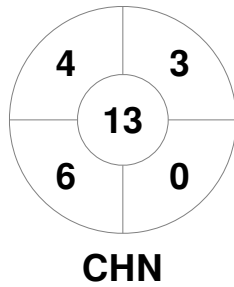

Match Statistics

Match #	Date	Time	Pool / Class	Pitch
24	26 Feb 2023	15:10	RR	NHCW - Pitch 1

New Zealand

Full Time	2 - 5
Third Period	2 - 3
Half-time	1 - 3
First Period	0 - 1

China

Penalty Corners

Circle Entries