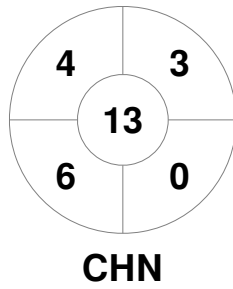

Match Statistics

Match #	Date	Time	Pool / Class	Pitch
24	26 Feb 2023	15:10	RR	NHCW - Pitch 1

New Zealand

Full Time	2 - 5
Third Period	2 - 3
Half-time	1 - 3
First Period	0 - 1

China

Penalty Corners

Circle Entries