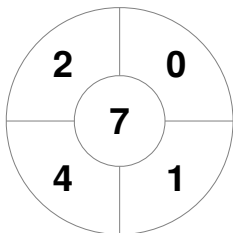

Match Statistics

Match #	Date	Time	Pool / Class	Pitch
23	05 Aug 2022	18:00	Semi-final 1	

<b>England</b>	Full Time	0 - 0	<b>New Zealand</b>
	Third Period	0 - 0	
	Half-time	0 - 0	
	First Period	0 - 0	
	Shootout	2 - 0	

Penalty Corners

ENG

NZL

ENG

NZL

Circle Entries

ENG

NZL