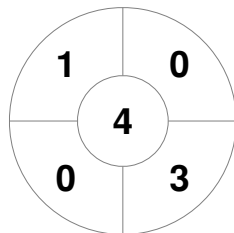

Match Statistics

Match #	Date	Time	Pool / Class	Pitch
23	05 Aug 2022	18:00	Semi-final 1	

England	Full Time	0 - 0	New Zealand
	Third Period	0 - 0	
	Half-time	0 - 0	
	First Period	0 - 0	
	Shootout	2 - 0	

Penalty Corners

ENG

NZL

Circle Entries

ENG

NZL

Shots

ENG

NZL