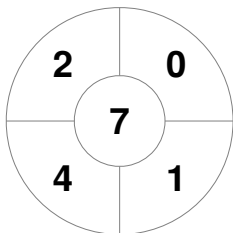

Match Statistics

Match #	Date	Time	Pool / Class	Pitch
23	05 Aug 2022	18:00	Semi-final 1	

England	Full Time	0 - 0	New Zealand
	Third Period	0 - 0	
	Half-time	0 - 0	
	First Period	0 - 0	
	Shootout	2 - 0	

Penalty Corners

ENG

NZL

Circle Entries

ENG

NZL

Shots

ENG

NZL