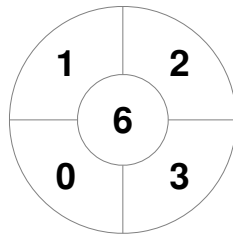

Match Statistics

Match #	Date	Time	Pool / Class	Pitch
22	05 Aug 2022	11:15	7th - 8th place	

Wales

Full Time	0 - 1
Third Period	0 - 1
Half-time	0 - 0
First Period	0 - 0

South Africa

Penalty Corners

WAL

RSA

WAL

RSA

Circle Entries

WAL

RSA

WAL

RSA

Shots