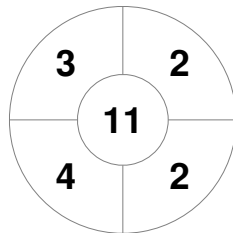

Match Statistics

Match #	Date	Time	Pool / Class	Pitch
16	02 Aug 2022	16:00	Pool B	

Kenya

Full Time	0 - 15
Third Period	0 - 9
Half-time	0 - 6
First Period	0 - 4

South Africa

Penalty Corners

KEN

RSA

Circle Entries

KEN

RSA

Shots

KEN

RSA

Shots on Target

KEN