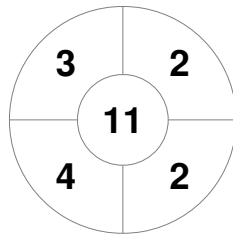

Match Statistics

Match #	Date	Time	Pool / Class	Pitch
16	02 Aug 2022	16:00	Pool B	

Kenya

Full Time	0 - 15
Third Period	0 - 9
Half-time	0 - 6
First Period	0 - 4

South Africa

Penalty Corners

KEN

RSA

Circle Entries

KEN

RSA

Shots

KEN

RSA

Shots on Target

KEN