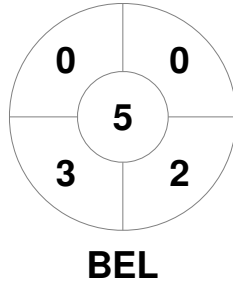

Match Statistics

Match #	Date	Time	Pool / Class	Pitch
36	12 Jul 2022	19:30	QF	WHS A - Pitch 1

Netherlands

Full Time	2 - 1
Third Period	1 - 1
Half-time	1 - 0
First Period	1 - 0

Belgium

Penalty Corners

Circle Entries

Shots

Shots on Target

Possession %