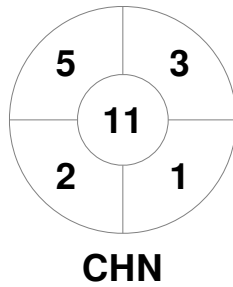

Match Statistics

Match #	Date	Time	Pool / Class	Pitch
34	12 Jul 2022	14:30	9th - 12th	WHSA - Pitch 1

Ireland

Full Time	1 - 3
Third Period	0 - 1
Half-time	0 - 1
First Period	0 - 1

China

Penalty Corners

Circle Entries