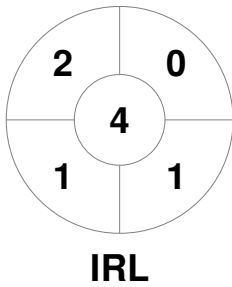

Ireland

|              |       |
|--------------|-------|
| Full Time    | 1 - 3 |
| Third Period | 0 - 1 |
| Half-time    | 0 - 1 |
| First Period | 0 - 1 |

China

Penalty Corners

Circle Entries

Shots

Shots on Target