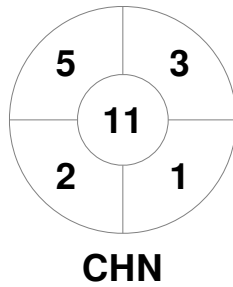

Match Statistics

Match #	Date	Time	Pool / Class	Pitch
34	12 Jul 2022	14:30	9th - 12th	WHSA - Pitch 1

Ireland

Full Time	1 - 3
Third Period	0 - 1
Half-time	0 - 1
First Period	0 - 1

China

Penalty Corners