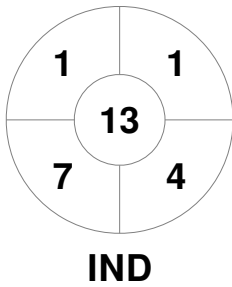

Match Statistics

Match #	Date	Time	Pool / Class	Pitch
23	07 Jul 2022	19:30	Pool B	WHS A - Pitch 1

India

Full Time	3 - 4
Third Period	2 - 3
Half-time	1 - 2
First Period	1 - 1

New Zealand

Penalty Corners

Circle Entries

Shots

Shots on Target

Possession %