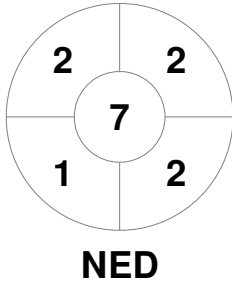

Match Statistics

Match #	Date	Time	Pool / Class	Pitch
19	06 Jul 2022	19:30	Pool A	WHSA - Pitch 1

Netherlands

Full Time	3 - 1
Third Period	2 - 1
Half-time	1 - 1
First Period	1 - 0

Chile

Penalty Corners

Circle Entries

Shots

Shots on Target

Possession %