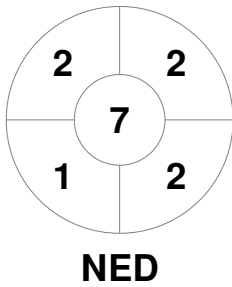

Match Statistics

Match #	Date	Time	Pool / Class	Pitch
19	06 Jul 2022	19:30	Pool A	WHS A - Pitch 1

Netherlands

Full Time	3 - 1
Third Period	2 - 1
Half-time	1 - 1
First Period	1 - 0

Chile

Penalty Corners

Circle Entries

Shots

Shots on Target

Possession %