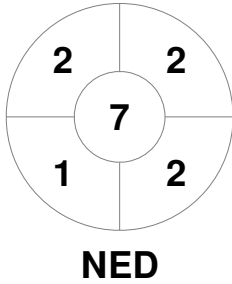

Match Statistics

Match #	Date	Time	Pool / Class	Pitch
19	06 Jul 2022	19:30	Pool A	WHSA - Pitch 1

Netherlands

Full Time	3 - 1
Third Period	2 - 1
Half-time	1 - 1
First Period	1 - 0

Chile

Penalty Corners

Circle Entries

Shots

Shots on Target

Possession %