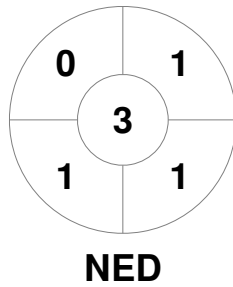

Match Statistics

Match #	Date	Time	Pool / Class	Pitch
10	03 Jul 2022	19:30	Pool A	WHSA - Pitch 1

Germany

Full Time	1 - 3
Third Period	0 - 1
Half-time	0 - 1
First Period	0 - 1

Netherlands

Penalty Corners

Circle Entries

Shots

Shots on Target

Possession %