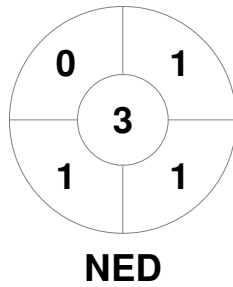

Match Statistics

Match #	Date	Time	Pool / Class	Pitch
10	03 Jul 2022	19:30	Pool A	WHS A - Pitch 1

Germany

Full Time	1 - 3
Third Period	0 - 1
Half-time	0 - 1
First Period	0 - 1

Netherlands

Penalty Corners

Circle Entries

Shots

Shots on Target

Possession %