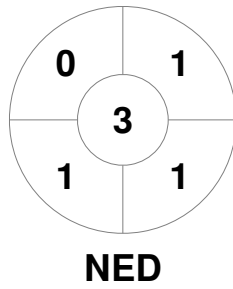

Match Statistics

Match #	Date	Time	Pool / Class	Pitch
10	03 Jul 2022	19:30	Pool A	WHS A - Pitch 1

Germany

Full Time	1 - 3
Third Period	0 - 1
Half-time	0 - 1
First Period	0 - 1

Netherlands

Penalty Corners

Circle Entries

Shots

Shots on Target

Possession %