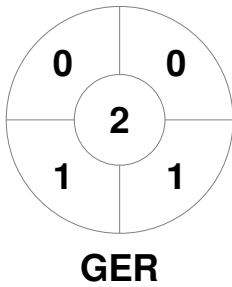

Match Statistics

Match #	Date	Time	Pool / Class	Pitch
10	03 Jul 2022	19:30	Pool A	WHSA - Pitch 1

Germany

Full Time	1 - 3
Third Period	0 - 1
Half-time	0 - 1
First Period	0 - 1

Netherlands

Penalty Corners

Circle Entries

Shots

Shots on Target

Possession %