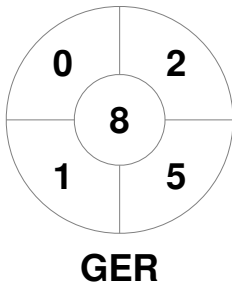

Match Statistics

Match #	Date	Time	Pool / Class	Pitch
3	02 Jul 2022	16:30	Pool A	WHSA - Pitch 1

Germany

Full Time	4 - 1
Third Period	3 - 1
Half-time	2 - 1
First Period	1 - 0

Chile

Penalty Corners

Circle Entries

Shots

Shots on Target

Possession %