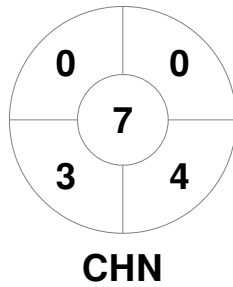

Match Statistics

| Match # | Date | Time | Pool / Class | Pitch |
|---------|-------------|-------|--------------|-----------------|
| 2 | 02 Jul 2022 | 14:00 | Pool B | WHS A - Pitch 1 |

New Zealand

| | |
|--------------|-------|
| Full Time | 2 - 2 |
| Third Period | 1 - 2 |
| Half-time | 1 - 0 |
| First Period | 0 - 0 |

China

Penalty Corners

Circle Entries

Shots

Shots on Target

Possession %