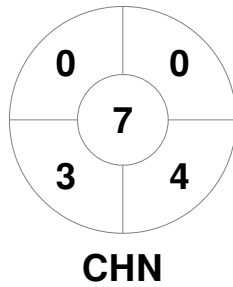

Match Statistics

Match #	Date	Time	Pool / Class	Pitch
2	02 Jul 2022	14:00	Pool B	WHSA - Pitch 1

New Zealand

Full Time	2 - 2
Third Period	1 - 2
Half-time	1 - 0
First Period	0 - 0

China

Penalty Corners

Circle Entries