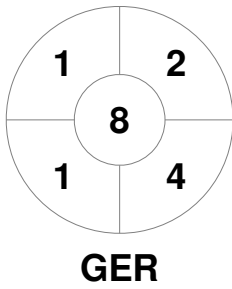

Match Statistics

| Match # | Date        | Time  | Pool / Class | Pitch         |
|---------|-------------|-------|--------------|---------------|
| 43      | 22 May 2022 | 11:30 | RR           | ERS - Pitch 1 |

Germany

|              |       |
|--------------|-------|
| Full Time    | 1 - 3 |
| Third Period | 1 - 3 |
| Half-time    | 1 - 2 |
| First Period | 0 - 2 |

Argentina

Penalty Corners

Circle Entries

Shots

Shots on Target