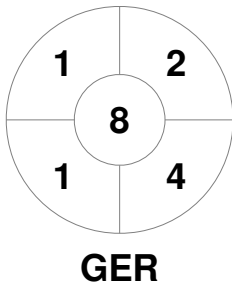

Match Statistics

| Match # | Date | Time | Pool / Class | Pitch |
|---------|-------------|-------|--------------|---------------|
| 43 | 22 May 2022 | 11:30 | RR | ERS - Pitch 1 |

Germany

| | |
|--------------|-------|
| Full Time | 1 - 3 |
| Third Period | 1 - 3 |
| Half-time | 1 - 2 |
| First Period | 0 - 2 |

Argentina

Penalty Corners

Circle Entries

Shots

Shots on Target

Possession %