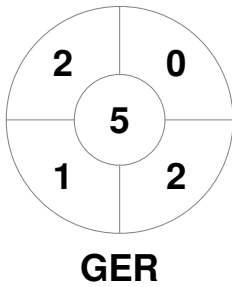

Match Statistics

Match #	Date	Time	Pool / Class	Pitch
32	05 May 2022	13:00	RR	HPM - Pitch 1

Germany	Full Time	4 - 1	England
	Third Period	2 - 0	
	Half-time	2 - 0	
	First Period	2 - 0	

Penalty Corners

Circle Entries

Shots

Shots on Target

Possession %