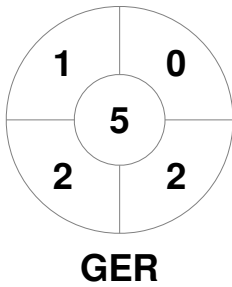

Match Statistics

Match #	Date	Time	Pool / Class	Pitch
31	04 May 2022	15:00	RR	HPM - Pitch 1

Germany

Full Time	3 - 4
Third Period	2 - 2
Half-time	2 - 1
First Period	0 - 0

England

Penalty Corners

Circle Entries

Shots

Shots on Target

Possession %